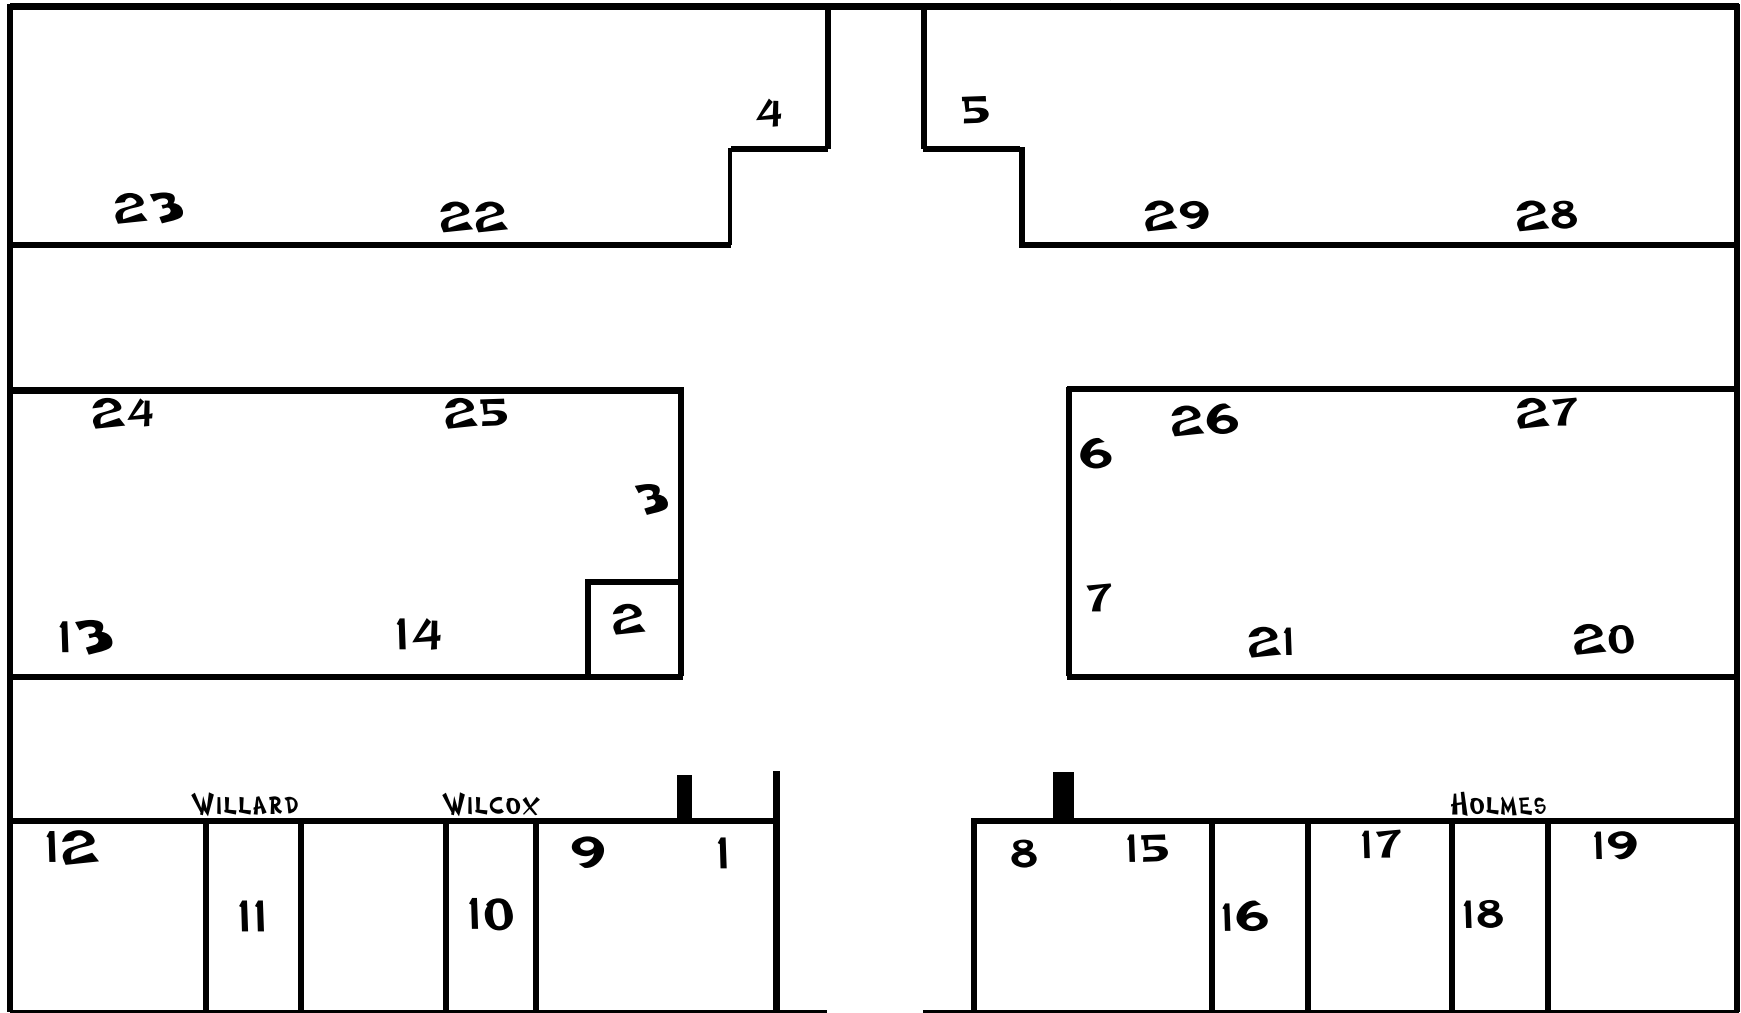

# RED BLUFF MEMORIAL CHAPEL MAUSOLEUM

CONTACT: CHAPEL OF THE FLOWERS, 816 WALNUT ST., RED BLUFF, CA (530) 527-1174

(LOCATED AT OAK HILL CEMETERY)

ENTRANCE

OUTDOOR  
NICHES

NUMBERS DO NOT CORRESPOND WITH  
OFFICIAL MAUSOLEUM RECORDS  
FOR PHOTO LOCATION ONLY.